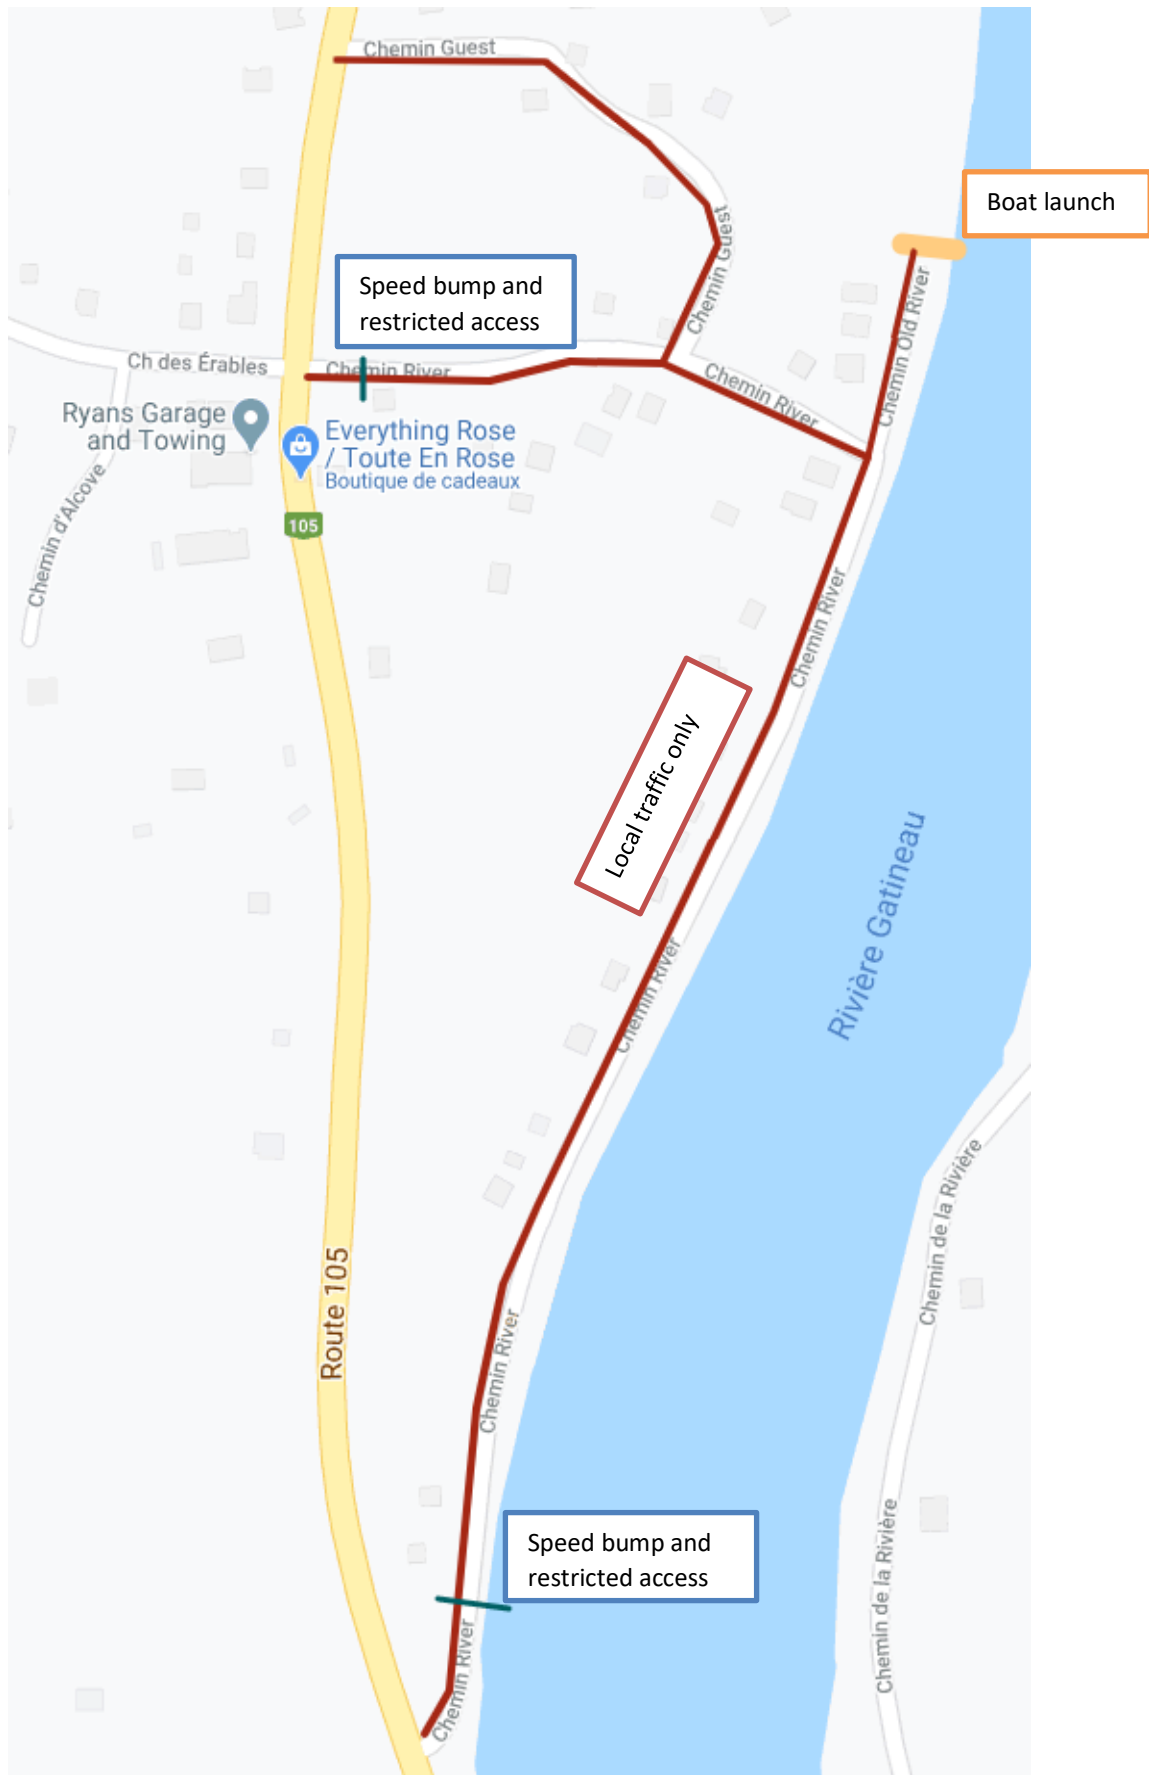

Speed bump and restricted access

Local traffic only

Speed bump and restricted access

Boat launch

Ryans Garage and Towing

Everything Rose / Toute En Rose Boutique de cadeaux

105

Route 105

Rivière Gatineau

Chemin d'Alcove

Ch des Érables

Chemin Guest

Chemin Guest

Chemin River

Chemin River

Chemin Old River

Chemin River

Chemin River

Chemin River

Chemin de la Rivière

Chemin de la Rivière